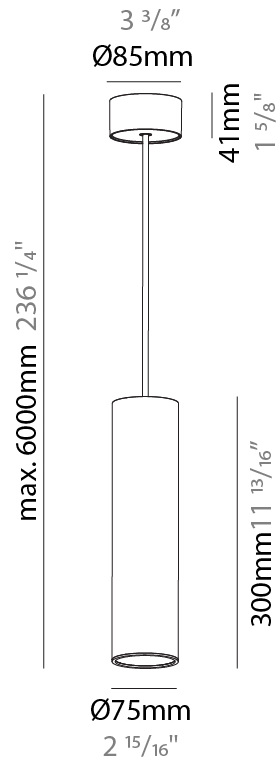

GENERAL

Series: Hangover
Subseries: Hangover Monopoint Surface Canopy
Brand: Prolicht
Division: Architectural
Mounting Type: Suspension
Mounting Location: Ceiling
Subcategory: Pendant

PHYSICAL

Shape: Cylinder
Diameter (mm): 75
Diameter (in): 2 15/16
Height (mm): 300
Height (in): 11 13/16
Max. Overall Height (mm): 2300
Max. Overall Height (in): 90 9/16
Light Distribution: Downlight
Diffuser: Shine Ring 0-6
Fixture Finish: SSR / BKV / CWI / CRY / HAB / LAG / UFT / ITA / RUA / RUR / MIC / FTG / MYG / TWT / LOD / PUS / FRO / FUP / KIA / POP / BLS / SPG / MEY / GOH / GUM / CHC / COM / ABZ / JAG / OBR / MOS / ROR
Fixture Material: Aluminum
Cable Details: 2000mm / 6000mm Cable in White / Black / Orange / Red

ELECTRICAL

Lamp Type: LED (Zhaga Standard)
Input Wattage (W): 10.9
Total Output Wattage (W): 9
Dimming: Non-Dimmable
Driver Included: Yes
Driver Location: Integrated
Driver Type: Constant Current
Driver Class: Class 2
Housing: ENCP3
Input Voltage (V): 120
Constant Current (MA): 500
Upon Request: Remote: 0-10Vdc dimming / Phase dimming 120Vac

LED

Number of LEDs: 1
Color Temperature (°K): 2700 / 3000 / 4000
Max. Delivered Lumen (lm): 923
CRI: >90 CRI
Efficiency (%): 86
Lamp Life (hrs): 50000

OPTICAL

Reflector: 18 / 36 / 52

RATINGS AND CERTIFICATIONS

Certified By: Certified for North American Standards
IP rating: IP20