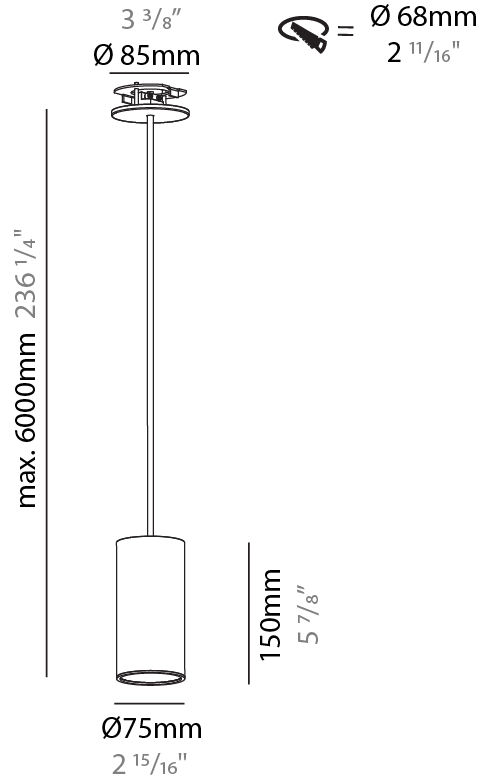

PHYSICAL

Shape: Cylinder
Diameter (mm): 75
Diameter (in): 2 ¹⁵/₁₆
Height (mm): 150
Height (in): 5 ⁷/₈
Max. Overall Height (mm): 2150
Max. Overall Height (in): 84 ⁵/₈
Light Distribution: Direct
Diffuser: Shine Ring 0-6
Fixture Finish: SSR / BKV / CWI / CRY / HAB / LAG / UFT / ITA / RUA / RUR / MIC / FTG / MYG / TWT / LOD / PUS / FRO / FUP / KIA / POP / BLS / SPG / MEY / GOH / GUM / CHC / COM / ABZ / JAG / OBR / MOS / ROR
Fixture Material: Aluminum
Cable Details: 2000mm / 6000mm Cable in White / Black / Orange / Red
Cut-out Measurements: 68mm / 2 11/16"

ELECTRICAL

Lamp Type: LED (Zhaga Standard)
Input Wattage (W): 10.9
Total Output Wattage (W): 9
Dimming: Tri-Mode (Non-Dimming and Phase Dimming (120Vac only) and 0-10V Dimming)
Driver Included: Yes
Driver Location: External
Driver Type: Constant Current - Universal
Driver Class: Class 2
Housing: ENCP3 w/Quick Connect
Input Voltage (V): 120 - 277
Constant Current (MA): 500

LED

Number of LEDs: 1
Color Temperature (°K): 2700 / 3000 / 4000
Max. Delivered Lumen (lm): 923
CRI: >90 CRI
Lamp Life (hrs): 50000
Upon Request: ***3500K available in minimum quantities (larger quantities upon request)

OPTICAL

Reflector: 18 / 36 / 52

RATINGS AND CERTIFICATIONS

Certified By: Certified for North American Standards
IP rating: IP20