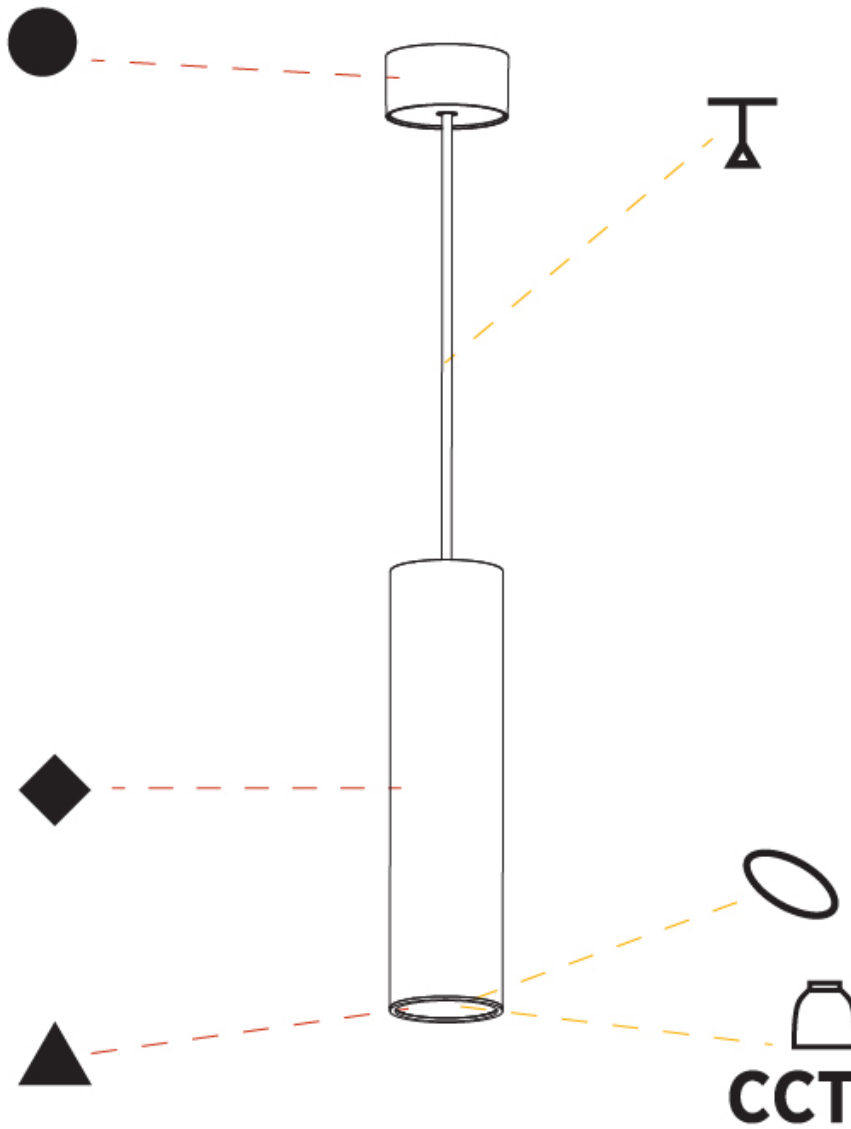

HANGOVER MONOPOINT SURFACE CANOPY SUSPENSION

A300166-

PROJECT	
TYPE	
SPECIFIER	
QUANTITY	
DATE