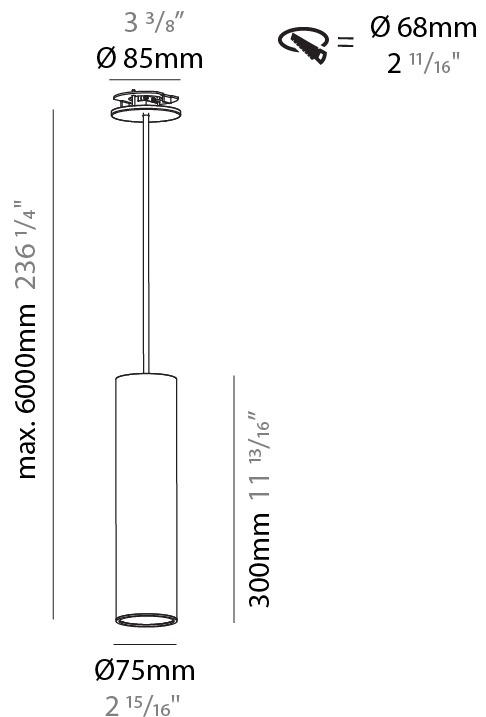

PHYSICAL

Shape: Cylinder
Diameter (mm): 75
Diameter (in): 2 ¹⁵/₁₆
Height (mm): 300
Height (in): 11 ¹³/₁₆
Max. Overall Height (mm): 2300
Max. Overall Height (in): 90 ⁹/₁₆
Light Distribution: Downlight
Diffuser: Shine Ring 0-6
Fixture Finish: SSR / BKV / CWI / CRY / HAB / LAG / UFT / ITA / RUA / RUR / MIC / FTG / MYG / TWT / LOD / PUS / FRO / FUP / KIA / POP / BLS / SPG / MEY / GOH / GUM / CHC / COM / ABZ / JAG / OBR / MOS / ROR
Fixture Material: Aluminum
Cable Details: 2000mm / 6000mm Cable in White / Black / Orange / Red
Cut-out Measurements: 68mm / 2 11/16"

ELECTRICAL

Lamp Type: LED (Zhaga Standard)
Input Wattage (W): 10.9
Total Output Wattage (W): 9
Dimming: Tri-Mode (Non-Dimming and Phase Dimming (120Vac only) and 0-10V Dimming)
Driver Included: Yes
Driver Location: External
Driver Type: Constant Current - Universal
Driver Class: Class 2
Housing: ENCP3 w/Quick Connect
Input Voltage (V): 120 - 277
Constant Current (MA): 500

LED

Number of LEDs: 1
Color Temperature (°K): 2700 / 3000 / 4000
Max. Delivered Lumen (lm): 923
CRI: >90 CRI
Lamp Life (hrs): 50000
Upon Request: ***3500K available in minimum quantities (larger quantities upon request)

OPTICAL

Reflector: 18 / 36 / 52

RATINGS AND CERTIFICATIONS

Certified By: Certified for North American Standards
IP rating: IP20