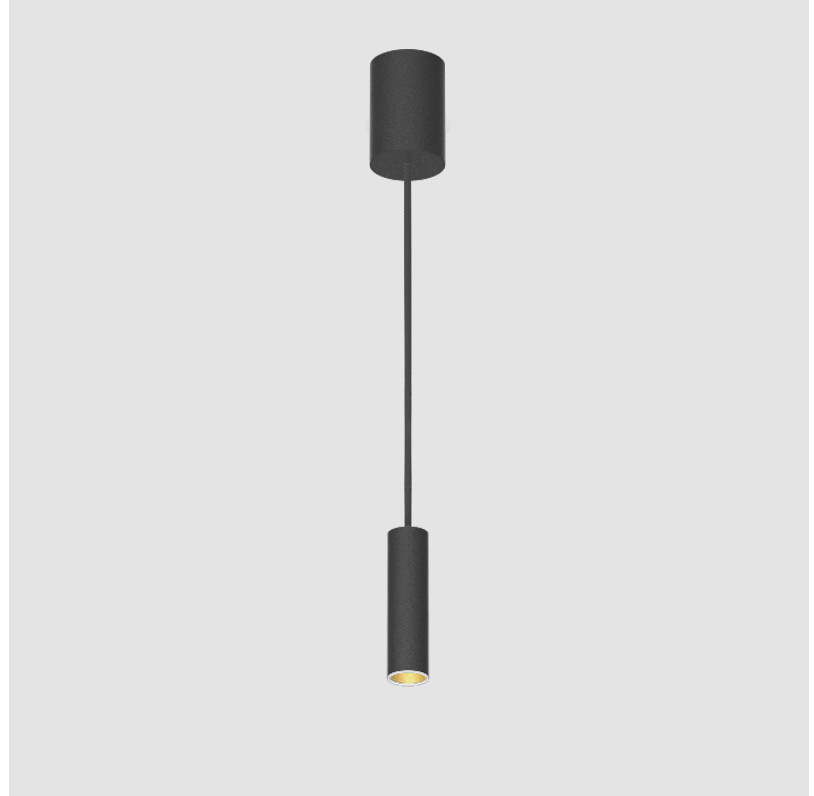

GENERAL

Series: Hangover
Subseries: Hangover Monopoint Surface Canopy
Brand: Prolicht
Division: Architectural
Mounting Type: Suspension
Mounting Location: Ceiling
Subcategory: Pendant

PHYSICAL

Shape: Cylinder
Diameter (mm): 40
Diameter (in): 1 9/16
Height (mm): 150
Height (in): 5 7/8
Max. Overall Height (mm): 2150
Max. Overall Height (in): 84 5/8
Light Distribution: Downlight
Weight (kg): 0.75
Weight (lbs): 1.65
Diffuser: Shine Ring 0-6
Fixture Finish: SSR / BKV / CWI / CRY / HAB / LAG / UFT / ITA / RUA / RUR / MIC / FTG / MYG / TWT / LOD / PUS / FRO / FUP / KIA / POP / BLS / SPG / MEY / GOH / GUM / CHC / COM / ABZ / JAG / OBR / MOS / ROR
Fixture Material: Aluminum
Cable Details: 2000mm / 6000mm Cable in White / Black / Orange / Red

ELECTRICAL

Lamp Type: LED (Zhaga Standard)
Input Wattage (W): 10.9
Total Output Wattage (W): 9
Dimming: Non-Dimmable
Driver Included: Yes
Driver Location: Integrated
Driver Type: Constant Current
Driver Class: Class 2
Input Voltage (V): 120
Constant Current (MA): 500
Upon Request: Remote: 0-10Vdc dimming / Phase dimming 120Vac

LED

Number of LEDs: 1
Color Temperature (°K): 2700 / 3000 / 4000
Max. Delivered Lumen (lm): 842
CRI: >90 CRI
Lamp Life (hrs): 50000

OPTICAL

Reflector: 40 / 50

RATINGS AND CERTIFICATIONS

Certified By: Certified for North American Standards
IP rating: IP20