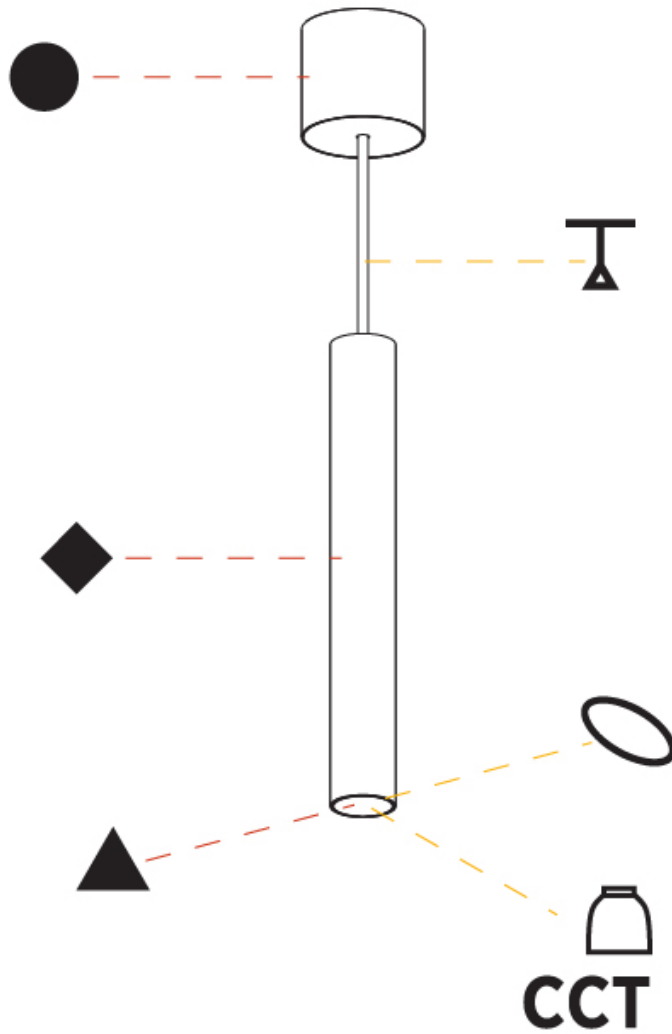

HANGOVER MONOPOINT SURFACE CANOPY SUSPENSION

A300154-

A